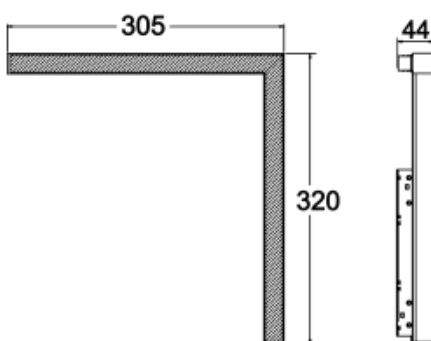

Product dimension:

320x305x44mm

Input:

48V DC

IP:

20

<https://uni-luce.com>

+39 339 505 5880

info@uni-luce.com

Via Monselice, 26, 20832 Desio

MB, Italy

The SIGMA system is a compact low voltage (48V) track system in which LED lighting fixtures are mounted. It has no limitations in terms of length and allows create configurations from the ceiling to the walls making unexpected shapes and configuration from straight to curcles and semi-curcles. SIGMA track has different installation methods including recessed, surface mounting and suspending. Recessed track has 2 installation possibilities: before and after ceiling mount. In the SIGMA lighting system, you can easily change the number of lighting fixtures and their arrangements, creating new lighting patterns in the room. Thanks to great verietiy of lamps, SIGMA system can match any interior style. A special click mechanism ensures reliable fixation of the lighting fixtures in the track. Brightness adjustment, management via the DALI protocol, or 1-10V. Turnable white function is available for choice as well.