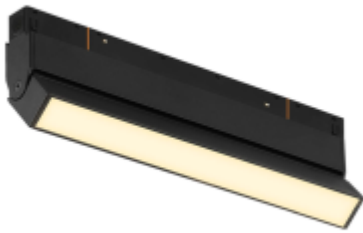

## SIGMA LINE ON 12 300

Available colors:

● 20937-B12-300

○ 20937-W12-300

Beam angle:

110°

LED Color:

3000K 4000K 5000K

Lamp Power:

12W

CRI:

90

Lamp Lumen:

905lm

Material:

aluminium, PC

Location:

Interior

Fixation:

Wall Ceiling

Installation:

Track

Product dimension:

306x22x80mm

MB, Italy

The SIGMA system is a compact low voltage (48V) track system in which LED lighting fixtures are mounted. It has no limitations in terms of length and allows create configurations from the ceiling to the walls making unexpected shapes and configuration from straight to curcles and semi-curcles. SIGMA track has different installation methods including recessed, surface mounting and suspending. Recessed track has 2 installation possibilities: before and after ceiling mount. In the SIGMA lighting system, you can easily change the number of lighting fixtures and their arrangements, creating new lighting patterns in the room. Thanks to great verietiy of lamps, SIGMA system can match any interior style. A special click mechanism ensures reliable fixation of the lighting fixtures in the track. Brightness adjustment, management via the DALI protocol, or 1-10V. Turnable white function is available for choice as well.