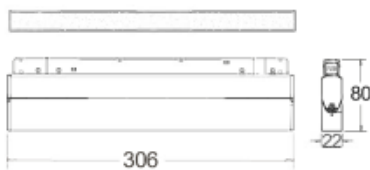

<https://uni-luce.com>

+39 339 505 5880

info@uni-luce.com

Via Monselice, 26, 20832 Desio

MB, Italy

SIGMA LINE ON 12 300

Available colors:

● 20937-B12-300

○ 20937-W12-300

Beam angle:

110°

LED Color:

3000K 4000K 5000K

Lamp Power:

12W

CRI:

90

Lamp Lumen:

905lm

Material:

aluminium, PC

Location:

Interior

Fixation:

Wall Ceiling

Installation:

Track

Product dimension:

306x22x80mm

Input:

48V DC

IP:

20