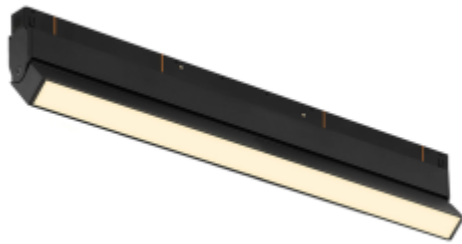

<https://uni-luce.com>

+39 339 505 5880

info@uni-luce.com

Via Monselice, 26, 20832 Desio

MB, Italy

SIGMA LINE ON 24 600

Available colors:

● 20937-B24-600

○ 20937-W24-600

Beam angle:

110°

LED Color:

3000K 4000K 5000K

Lamp Power:

24W

CRI:

90

Lamp Lumen:

1856lm

Material:

aluminium, PC

Location:

Interior

Fixation:

Wall Ceiling

Installation:

Track

Product dimension:

602x22x80mm

Input:

48V DC

IP:

20