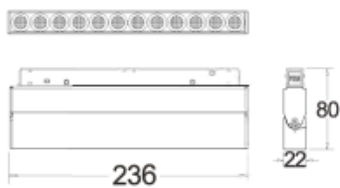

<https://uni-luce.com>

+39 339 505 5880

info@uni-luce.com

Via Monselice, 26, 20832 Desio

MB, Italy

SIGMA LINE ON SPOT-12 12 235

Available colors:

○ 20936-W12-235

● 20936-B12-235

Beam angle:

24° 38°

LED Color:

3000K 4000K 5000K

Lamp Power:

12W

CRI:

90

Lamp Lumen:

1044lm

Material:

aluminium, PC

Location:

Interior

Fixation:

Ceiling

Installation:

Track

Product dimension:

L236xW22xH80mm

Input:

48V DC

IP:

20