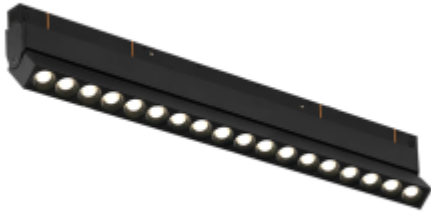

## SIGMA LINE ON SPOT-18 18 350

Available colors:

○ 20936-W18-350

● 20936-B18-350

Beam angle:

24° 38°

LED Color:

3000K 4000K 5000K

Lamp Power:

18W

CRI:

90

Lamp Lumen:

1587lm

Material:

aluminium, PC

Location:

Interior

Fixation:

Ceiling

Installation:

Track

Product dimension:

L350xW22xH80mm

MB, Italy

The SIGMA system is a compact low voltage (48V) track system in which LED lighting fixtures are mounted. It has no limitations in terms of length and allows create configurations from the ceiling to the walls making unexpected shapes and configuration from straight to curcles and semi-curcles. SIGMA track has different installation methods including recessed, surface mounting and suspending. Recessed track has 2 installation possibilities: before and after ceiling mount. In the SIGMA lighting system, you can easily change the number of lighting fixtures and their arrangements, creating new lighting patterns in the room. Thanks to great veriety of lamps, SIGMA system can match any interior style. A special click mechanism ensures reliable fixation of the lighting fixtures in the track. Brightness adjustment, management via the DALI protocol, or 1-10V. Turnable white function is available for choice as well.