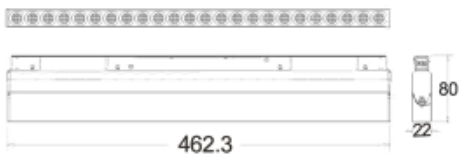

<https://uni-luce.com>

+39 339 505 5880

info@uni-luce.com

Via Monselice, 26, 20832 Desio

MB, Italy

SIGMA LINE ON SPOT-24 24 460

Available colors:

○ 20936-W24-460

● 20936-B24-460

Beam angle:

24° 38°

LED Color:

3000K 4000K 5000K

Lamp Power:

24W

CRI:

90

Lamp Lumen:

2102lm

Material:

aluminium, PC

Location:

Interior

Fixation:

Ceiling

Installation:

Track

Product dimension:

L462.3xW22xH80mm

Input:

48V DC

IP:

20