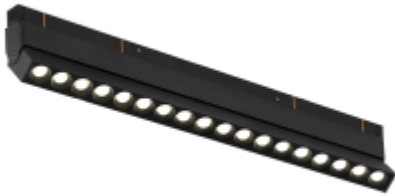

## SIGMA LINE ON SPOT-24 24 460

Available colors:

○ 20936-W24-460

● 20936-B24-460

Beam angle:

24° 38°

LED Color:

3000K 4000K 5000K

Lamp Power:

24W

CRI:

90

Lamp Lumen:

2102lm

Material:

aluminium, PC

Location:

Interior

Fixation:

Ceiling

Installation:

Track

Product dimension:

L462.3xW22xH80mm

MB, Italy

The SIGMA system is a compact low voltage (48V) track system in which LED lighting fixtures are mounted. It has no limitations in terms of length and allows create configurations from the ceiling to the walls making unexpected shapes and configuration from straight to curcles and semi-curcles. SIGMA track has different installation methods including recessed, surface mounting and suspending. Recessed track has 2 installation possibilities: before and after ceiling mount. In the SIGMA lighting system, you can easily change the number of lighting fixtures and their arrangements, creating new lighting patterns in the room. Thanks to great verietiy of lamps, SIGMA system can match any interior style. A special click mechanism ensures reliable fixation of the lighting fixtures in the track. Brightness adjustment, management via the DALI protocol, or 1-10V. Turnable white function is available for choice as well.