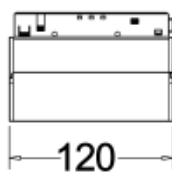

<https://uni-luce.com>

+39 339 505 5880

info@uni-luce.com

Via Monselice, 26, 20832 Desio

MB, Italy

SIGMA LINE ON SPOT-6 6 120

Available colors:

○ 20936-W6-120

● 20936-B6-120

Beam angle:

24° 38°

LED Color:

3000K 4000K 5000K

Lamp Power:

6W

CRI:

90

Lamp Lumen:

539lm

Material:

aluminium, PC

Location:

Interior

Fixation:

Ceiling

Installation:

Track

Product dimension:

L120xW22xH80mm

Input:

48V DC

IP:

20