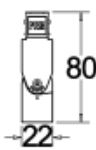

Ceiling

Installation:

Track

Product dimension:

L120xW22xH80mm

Input:

48V DC

IP:

20

<https://uni-luce.com>

+39 339 505 5880

info@uni-luce.com

Via Monselice, 26, 20832 Desio

MB, Italy

The SIGMA system is a compact low voltage (48V) track system in which LED lighting fixtures are mounted. It has no limitations in terms of length and allows create configurations from the ceiling to the walls making unexpected shapes and configuration from straight to curcles and semi-curcles. SIGMA track has different installation methods including recessed, surface mounting and suspending. Recessed track has 2 installation possibilities: before and after ceiling mount. In the SIGMA lighting system, you can easily change the number of lighting fixtures and their arrangements, creating new lighting patterns in the room. Thanks to great verietiy of lamps, SIGMA system can match any interior style. A special click mechanism ensures reliable fixation of the lighting fixtures in the track. Brightness adjustment, management via the DALI protocol, or 1-10V. Turnable white function is available for choice as well.