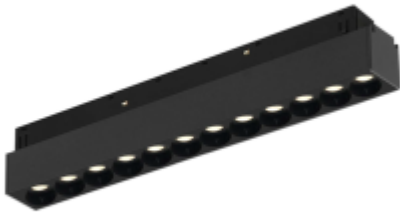

<https://uni-luce.com>
+39 339 505 5880
info@uni-luce.com

Via Monselice, 26, 20832 Desio
MB, Italy

SIGMA LINE SPOT-12 12 235

Available colors:

○ 20935-W12-235

● 20935-B12-235

Beam angle:

24° 38°

Material:

aluminium, PC

Location:

Interior

Fixation:

Ceiling

Installation:

Track

Product dimension:

L235xW22xH44mm

Input:

48V DC

IP:

20

<https://uni-luce.com>

+39 339 505 5880

info@uni-luce.com

Via Monselice, 26, 20832 Desio

MB, Italy

The SIGMA system is a compact low voltage (48V) track system in which LED lighting fixtures are mounted. It has no limitations in terms of length and allows create configurations from the ceiling to the walls making unexpected shapes and configuration from straight to curcles and semi-curcles. SIGMA track has different installation methods including recessed, surface mounting and suspending. Recessed track has 2 installation possibilities: before and after ceiling mount. In the SIGMA lighting system, you can easily change the number of lighting fixtures and their arrangements, creating new lighting patterns in the room. Thanks to great verietiy of lamps, SIGMA system can match any interior style. A special click mechanism ensures reliable fixation of the lighting fixtures in the track. Brightness adjustment, management via the DALI protocol, or 1-10V. Turnable white function is available for choice as well.