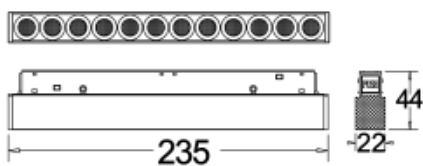

Material:

aluminium, PC

Location:

Interior

Fixation:

Ceiling

Installation:

Track

Product dimension:

L235xW22xH44mm

Input:

48V DC

IP:

20

<https://uni-luce.com>

+39 339 505 5880

info@uni-luce.com

Via Monselice, 26, 20832 Desio

MB, Italy

The SIGMA system is a compact low voltage (48V) track system in which LED lighting fixtures are mounted. It has no limitations in terms of length and allows create configurations from the ceiling to the walls making unexpected shapes and configuration from straight to curcles and semi-curcles. SIGMA track has different installation methods including recessed, surface mounting and suspending. Recessed track has 2 installation possibilities: before and after ceiling mount. In the SIGMA lighting system, you can easily change the number of lighting fixtures and their arrangements, creating new lighting patterns in the room. Thanks to great verietiy of lamps, SIGMA system can match any interior style. A special click mechanism ensures reliable fixation of the lighting fixtures in the track. Brightness adjustment, management via the DALI protocol, or 1-10V. Turnable white function is available for choice as well.