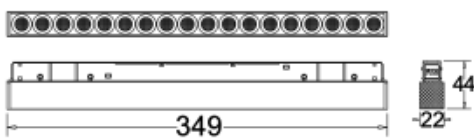

Material:

aluminium, PC

Location:

Interior

Fixation:

Ceiling

Installation:

Track

Product dimension:

L349xW22xH44mm

Input:

48V DC

IP:

20

<https://uni-luce.com>

+39 339 505 5880

info@uni-luce.com

Via Monselice, 26, 20832 Desio

MB, Italy

The SIGMA system is a compact low voltage (48V) track system in which LED lighting fixtures are mounted. It has no limitations in terms of length and allows create configurations from the ceiling to the walls making unexpected shapes and configuration from straight to curcles and semi-curcles. SIGMA track has different installation methods including recessed, surface mounting and suspending. Recessed track has 2 installation possibilities: before and after ceiling mount. In the SIGMA lighting system, you can easily change the number of lighting fixtures and their arrangements, creating new lighting patterns in the room. Thanks to great verietiy of lamps, SIGMA system can match any interior style. A special click mechanism ensures reliable fixation of the lighting fixtures in the track. Brightness adjustment, management via the DALI protocol, or 1-10V. Turnable white function is available for choice as well.