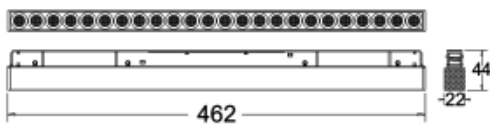

Ceiling

Installation:

Track

Product dimension:

L462xW22xH44mm

Input:

48V DC

IP:

20

<https://uni-luce.com>

+39 339 505 5880

info@uni-luce.com

Via Monselice, 26, 20832 Desio

MB, Italy

The SIGMA system is a compact low voltage (48V) track system in which LED lighting fixtures are mounted. It has no limitations in terms of length and allows create configurations from the ceiling to the walls making unexpected shapes and configuration from straight to curcles and semi-curcles. SIGMA track has different installation methods including recessed, surface mounting and suspending. Recessed track has 2 installation possibilities: before and after ceiling mount. In the SIGMA lighting system, you can easily change the number of lighting fixtures and their arrangements, creating new lighting patterns in the room. Thanks to great verietiy of lamps, SIGMA system can match any interior style. A special click mechanism ensures reliable fixation of the lighting fixtures in the track. Brightness adjustment, management via the DALI protocol, or 1-10V. Turnable white function is available for choice as well.