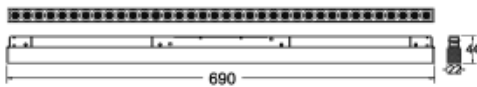

Material:

aluminium, PC

Location:

Interior

Fixation:

Ceiling

Installation:

Track

Product dimension:

L690xW22xH44mm

Input:

48V DC

IP:

20

<https://uni-luce.com>

+39 339 505 5880

info@uni-luce.com

Via Monselice, 26, 20832 Desio

MB, Italy

The SIGMA system is a compact low voltage (48V) track system in which LED lighting fixtures are mounted. It has no limitations in terms of length and allows create configurations from the ceiling to the walls making unexpected shapes and configuration from straight to curcles and semi-curcles. SIGMA track has different installation methods including recessed, surface mounting and suspending. Recessed track has 2 installation possibilities: before and after ceiling mount. In the SIGMA lighting system, you can easily change the number of lighting fixtures and their arrangements, creating new lighting patterns in the room. Thanks to great verietiy of lamps, SIGMA system can match any interior style. A special click mechanism ensures reliable fixation of the lighting fixtures in the track. Brightness adjustment, management via the DALI protocol, or 1-10V. Turnable white function is available for choice as well.