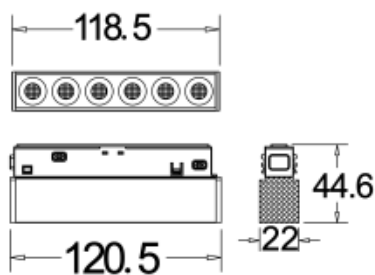

Material:

aluminium, PC

Location:

Interior

Fixation:

Ceiling

Installation:

Track

Product dimension:

L120.5xW22xH44.6mm

Input:

48V DC

IP:

20

<https://uni-luce.com>

+39 339 505 5880

info@uni-luce.com

Via Monselice, 26, 20832 Desio

MB, Italy

The SIGMA system is a compact low voltage (48V) track system in which LED lighting fixtures are mounted. It has no limitations in terms of length and allows create configurations from the ceiling to the walls making unexpected shapes and configuration from straight to curcles and semi-curcles. SIGMA track has different installation methods including recessed, surface mounting and suspending. Recessed track has 2 installation possibilities: before and after ceiling mount. In the SIGMA lighting system, you can easily change the number of lighting fixtures and their arrangements, creating new lighting patterns in the room. Thanks to great veriety of lamps, SIGMA system can match any interior style. A special click mechanism ensures reliable fixation of the lighting fixtures in the track. Brightness adjustment, management via the DALI protocol, or 1-10V. Turnable white function is available for choice as well.