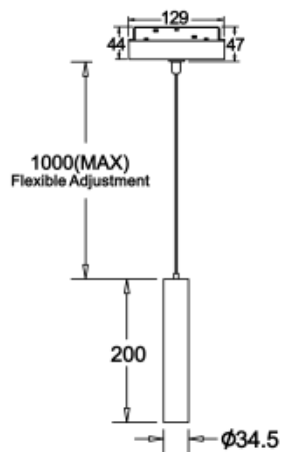

90

Lamp Lumen:

919lm

Material:

aluminium

Location:

Interior

Fixation:

Ceiling

Installation:

Track

Product dimension:

Ø34.5x200mm

Input:

48V DC

IP:

20

<https://uni-luce.com>

+39 339 505 5880

info@uni-luce.com

Via Monselice, 26, 20832 Desio

MB, Italy

The SIGMA system is a compact low voltage (48V) track system in which LED lighting fixtures are mounted. It has no limitations in terms of length and allows create configurations from the ceiling to the walls making unexpected shapes and configuration from straight to curcles and semi-curcles. SIGMA track has different installation methods including recessed, surface mounting and suspending. Recessed track has 2 installation possibilities: before and after ceiling mount. In the SIGMA lighting system, you can easily change the number of lighting fixtures and their arrangements, creating new lighting patterns in the room. Thanks to great verietiy of lamps, SIGMA system can match any interior style. A special click mechanism ensures reliable fixation of the lighting fixtures in the track. Brightness adjustment, management via the DALI protocol, or 1-10V. Turnable white function is available for choice as well.