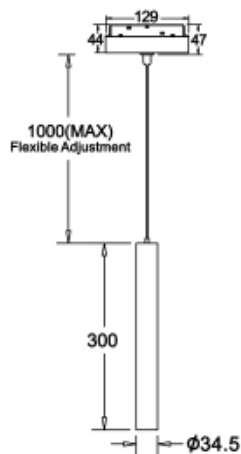

<https://uni-luce.com>

+39 339 505 5880

info@uni-luce.com

Via Monselice, 26, 20832 Desio

MB, Italy

SIGMA P TUBE 10 300

Available colors:

● 20939-B10-300

○ 20939-W10-300

Beam angle:

24° 40° 60°

LED Color:

3000K 4000K 5000K

Lamp Power:

10W

CRI:

90

Lamp Lumen:

919lm

Material:

aluminium

Location:

Interior

Fixation:

Ceiling

Installation:

Track

Product dimension:

Ø34.5x300mm

Input:

48V DC

IP:

20