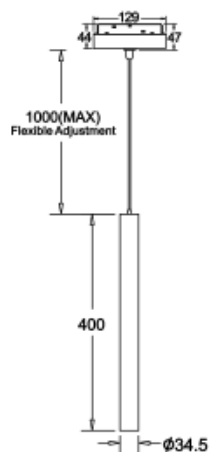

<https://uni-luce.com>

+39 339 505 5880

info@uni-luce.com

Via Monselice, 26, 20832 Desio

MB, Italy

SIGMA P TUBE 10 400

Available colors:

● 20939-B10-400

○ 20939-W10-400

Beam angle:

24° 40° 60°

LED Color:

3000K 4000K 5000K

Lamp Power:

10W

CRI:

90

Lamp Lumen:

919lm

Material:

aluminium

Location:

Interior

Fixation:

Ceiling

Installation:

Track

Product dimension:

Ø34.5x400mm

Input:

48V DC

IP:

20