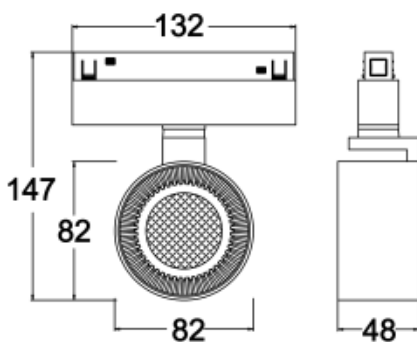

<https://uni-luce.com>

+39 339 505 5880

info@uni-luce.com

Via Monselice, 26, 20832 Desio

MB, Italy

SIGMA RONDO 12

Available colors:

● 20940-B12

○ 20940-W12

Beam angle:

15° 24° 38°

LED Color:

3000K 4000K 5000K

Lamp Power:

12W

CRI:

90

Lamp Lumen:

1111lm

Material:

aluminium

Location:

Interior

Fixation:

Wall Ceiling

Installation:

Track

Product dimension:

Ø82x147x132mm

Input:

48V DC

IP:

20