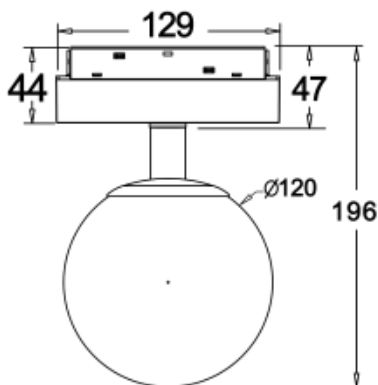

90

Lamp Lumen:

393lm

Material:

aluminium, glass

Location:

Interior

Fixation:

Ceiling

Installation:

Track

Product dimension:

Ø120x167mm

Input:

48V DC

IP:

20

<https://uni-luce.com>

+39 339 505 5880

info@uni-luce.com

Via Monselice, 26, 20832 Desio

MB, Italy

The SIGMA system is a compact low voltage (48V) track system in which LED lighting fixtures are mounted. It has no limitations in terms of length and allows create configurations from the ceiling to the walls making unexpected shapes and configuration from straight to curcles and semi-curcles. SIGMA track has different installation methods including recessed, surface mounting and suspending. Recessed track has 2 installation possibilities: before and after ceiling mount. In the SIGMA lighting system, you can easily change the number of lighting fixtures and their arrangements, creating new lighting patterns in the room. Thanks to great verietiy of lamps, SIGMA system can match any interior style. A special click mechanism ensures reliable fixation of the lighting fixtures in the track. Brightness adjustment, management via the DALI protocol, or 1-10V. Turnable white function is available for choice as well.