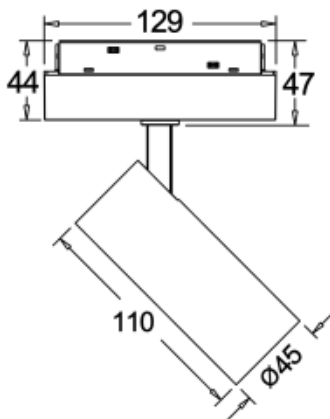

Ceiling

Installation:

Track

Product dimension:

Ø45xL110mm

Input:

48V DC

IP:

20

<https://uni-luce.com>

+39 339 505 5880

info@uni-luce.com

Via Monselice, 26, 20832 Desio

MB, Italy

The SIGMA system is a compact low voltage (48V) track system in which LED lighting fixtures are mounted. It has no limitations in terms of length and allows create configurations from the ceiling to the walls making unexpected shapes and configuration from straight to curcles and semi-curcles. SIGMA track has different installation methods including recessed, surface mounting and suspending. Recessed track has 2 installation possibilities: before and after ceiling mount. In the SIGMA lighting system, you can easily change the number of lighting fixtures and their arrangements, creating new lighting patterns in the room. Thanks to great verietiy of lamps, SIGMA system can match any interior style. A special click mechanism ensures reliable fixation of the lighting fixtures in the track. Brightness adjustment, management via the DALI protocol, or 1-10V. Turnable white function is available for choice as well.