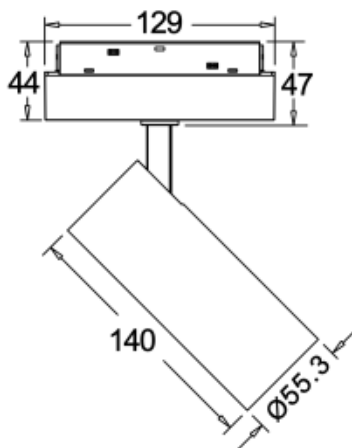

<https://uni-luce.com>

+39 339 505 5880

info@uni-luce.com

Via Monselice, 26, 20832 Desio

MB, Italy

SIGMA SPOT 18

Available colors:

○ 20938-W18

● 20938-B18

Beam angle:

15° 24° 38° 60°

LED Color:

3000K 4000K 5000K

Lamp Power:

18W

CRI:

90

Lamp Lumen:

1466lm

Material:

aluminium

Location:

Interior

Fixation:

Ceiling

Installation:

Track

Product dimension:

Ø55.3xL140mm

Input:

48V DC

IP:

20