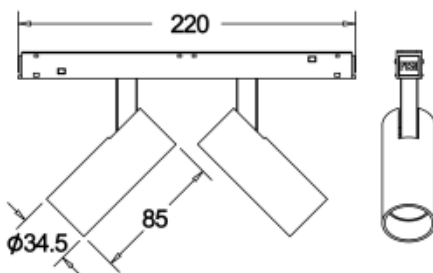

Ceiling

Installation:

Track

Product dimension:

Ø34.5xL85x220mm

Input:

48V DC

IP:

20

<https://uni-luce.com>

+39 339 505 5880

info@uni-luce.com

Via Monselice, 26, 20832 Desio

MB, Italy

The SIGMA system is a compact low voltage (48V) track system in which LED lighting fixtures are mounted. It has no limitations in terms of length and allows create configurations from the ceiling to the walls making unexpected shapes and configuration from straight to curcles and semi-curcles. SIGMA track has different installation methods including recessed, surface mounting and suspending. Recessed track has 2 installation possibilities: before and after ceiling mount. In the SIGMA lighting system, you can easily change the number of lighting fixtures and their arrangements, creating new lighting patterns in the room. Thanks to great verietiy of lamps, SIGMA system can match any interior style. A special click mechanism ensures reliable fixation of the lighting fixtures in the track. Brightness adjustment, management via the DALI protocol, or 1-10V. Turnable white function is available for choice as well.