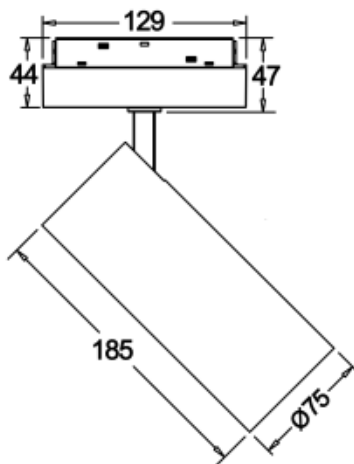

90

Lamp Lumen:

2374lm

Material:

aluminium

Location:

Interior

Fixation:

Ceiling

Installation:

Track

Product dimension:

Ø75xL185mm

Input:

48V DC

IP:

20

<https://uni-luce.com>

+39 339 505 5880

info@uni-luce.com

Via Monselice, 26, 20832 Desio

MB, Italy

The SIGMA system is a compact low voltage (48V) track system in which LED lighting fixtures are mounted. It has no limitations in terms of length and allows create configurations from the ceiling to the walls making unexpected shapes and configuration from straight to curcles and semi-curcles. SIGMA track has different installation methods including recessed, surface mounting and suspending. Recessed track has 2 installation possibilities: before and after ceiling mount. In the SIGMA lighting system, you can easily change the number of lighting fixtures and their arrangements, creating new lighting patterns in the room. Thanks to great verietiy of lamps, SIGMA system can match any interior style. A special click mechanism ensures reliable fixation of the lighting fixtures in the track. Brightness adjustment, management via the DALI protocol, or 1-10V. Turnable white function is available for choice as well.