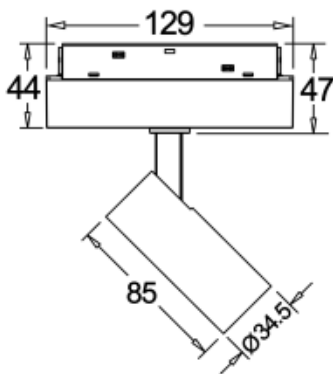

Ceiling

Installation:

Track

Product dimension:

Ø34.5xL85mm

Input:

48V DC

IP:

20

<https://uni-luce.com>

+39 339 505 5880

info@uni-luce.com

Via Monselice, 26, 20832 Desio

MB, Italy

The SIGMA system is a compact low voltage (48V) track system in which LED lighting fixtures are mounted. It has no limitations in terms of length and allows create configurations from the ceiling to the walls making unexpected shapes and configuration from straight to curcles and semi-curcles. SIGMA track has different installation methods including recessed, surface mounting and suspending. Recessed track has 2 installation possibilities: before and after ceiling mount. In the SIGMA lighting system, you can easily change the number of lighting fixtures and their arrangements, creating new lighting patterns in the room. Thanks to great verietiy of lamps, SIGMA system can match any interior style. A special click mechanism ensures reliable fixation of the lighting fixtures in the track. Brightness adjustment, management via the DALI protocol, or 1-10V. Turnable white function is available for choice as well.