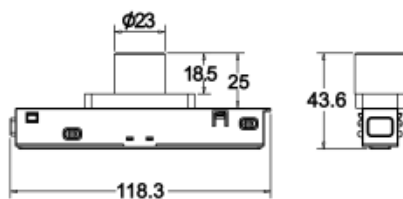

<https://uni-luce.com>

+39 339 505 5880

info@uni-luce.com

Via Monselice, 26, 20832 Desio

MB, Italy

SIGMA SPY 2 IN

Available colors:

● 20945-B2

○ 20945-W2

Beam angle:

24°

LED Color:

3000K 4000K 5000K

Lamp Power:

2W

CRI:

90

Lamp Lumen:

186lm

Material:

aluminium

Location:

Interior

Fixation:

Wall Ceiling

Installation:

Track

Product dimension:

Ø23x43.6x118.3mm

Input:

48V DC

IP:

20