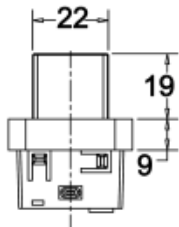

<https://uni-luce.com>

+39 339 505 5880

info@uni-luce.com

Via Monselice, 26, 20832 Desio

MB, Italy

SIGMA SPY SQ 2 IN

Available colors:

● 20946-B2

○ 20946-W2

Beam angle:

24°

LED Color:

3000K 4000K 5000K

Lamp Power:

2W

CRI:

90

Lamp Lumen:

186lm

Material:

aluminium

Location:

Interior

Fixation:

Wall Ceiling

Installation:

Track

Product dimension:

36x21x46mm

Input:

48V DC

IP:

20