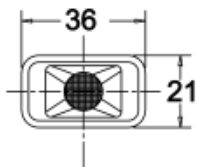

Wall Ceiling

Installation:

Track

Product dimension:

36x21x46mm

Input:

48V DC

IP:

20

<https://uni-luce.com>

+39 339 505 5880

info@uni-luce.com

Via Monselice, 26, 20832 Desio

MB, Italy

The SIGMA system is a compact low voltage (48V) track system in which LED lighting fixtures are mounted. It has no limitations in terms of length and allows create configurations from the ceiling to the walls making unexpected shapes and configuration from straight to curcles and semi-curcles. SIGMA track has different installation methods including recessed, surface mounting and suspending. Recessed track has 2 installation possibilities: before and after ceiling mount. In the SIGMA lighting system, you can easily change the number of lighting fixtures and their arrangements, creating new lighting patterns in the room. Thanks to great verietiy of lamps, SIGMA system can match any interior style. A special click mechanism ensures reliable fixation of the lighting fixtures in the track. Brightness adjustment, management via the DALI protocol, or 1-10V. Turnable white function is available for choice as well.