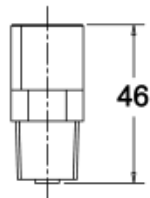

<https://uni-luce.com>

+39 339 505 5880

info@uni-luce.com

Via Monselice, 26, 20832 Desio

MB, Italy

SIGMA SPY SQ 2 IN

Available colors:

● 20946-B2

○ 20946-W2

Beam angle:

24°

LED Color:

3000K 4000K 5000K

Lamp Power:

2W

CRI:

90

Lamp Lumen:

186lm

Material:

aluminium

Location:

Interior

Fixation:

Wall Ceiling

Installation:

Track

Product dimension:

36x21x46mm

Input:

48V DC

IP:

20