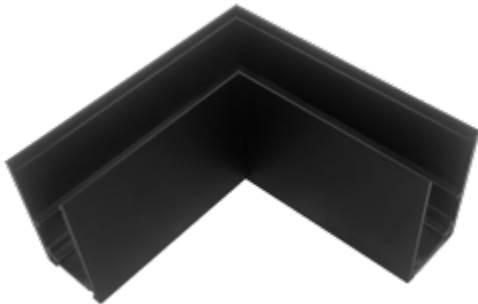

<https://uni-luce.com>

+39 339 505 5880

info@uni-luce.com

Via Monselice, 26, 20832 Desio

MB, Italy

SIGMA TRACK ON L CON

Available colors:

Beam angle:

Material:

Location:

Fixation:

Installation:

Product dimension:

● 20956-B

/°

aluminium

Interior

Wall Ceiling

Surface

95x95mm