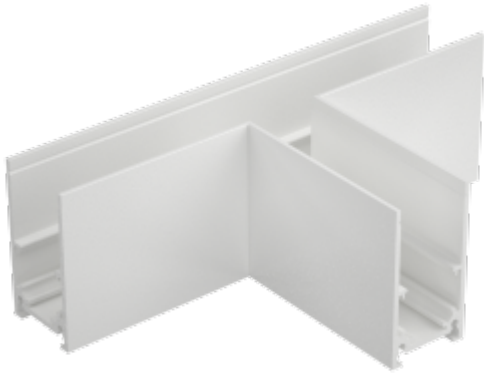

<https://uni-luce.com>

+39 339 505 5880

info@uni-luce.com

Via Monselice, 26, 20832 Desio

MB, Italy

SIGMA TRACK ON T CON

Available colors:

● 20959-B

○ 20959-W

Beam angle:

/°

Material:

aluminium

Location:

Interior

Fixation:

Wall Ceiling

Installation:

Surface

Product dimension:

125x95mm