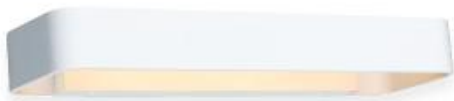

<https://uni-luce.com>
+39 339 505 5880
info@uni-luce.com

Via Monselice, 26, 20832 Desio
MB, Italy

SNOWY 400

Available colors:

☐ 440-W12

☒ 440-B12

☐ 440-CH12

Beam angle:

L°

LED Color:

2700K 3000K 4000K

LED power:

10,2W

Lamp Power:

12W 500m

CRI:

80

Lamp Lumen:

790lm

Location:

Interior

Fixation:

Wall

Installation:

Surface

Product dimension:

400x125x50mm

Input:

100-240V 50\60Hz

IP:

40

Class:

I

DIM Option:

ON/OFF TRIAC