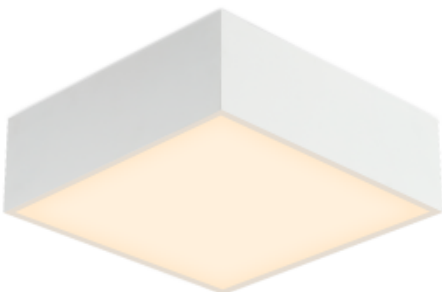

<https://uni-luce.com>
+39 339 505 5880
info@uni-luce.com

Via Monselice, 26, 20832 Desio
MB, Italy

SOLO 12 SQ

Available colors:

○ 20147-W12-120

● 20147-B12-120

Beam angle:

110°

LED Color:

2700K 3000K 4000K 6000K

Lamp Power:

12W

CRI:

90

Lamp Lumen:

859lm

Material:

aluminium, PC

Location:

Interior

Fixation:

Ceiling

Installation:

Surface

Product dimension:

120x120x59mm

Input:

220-240V 50/60HZ

IP:

20

Class:

II

DIM Option:

DALI TRIAC 1-10V DTW