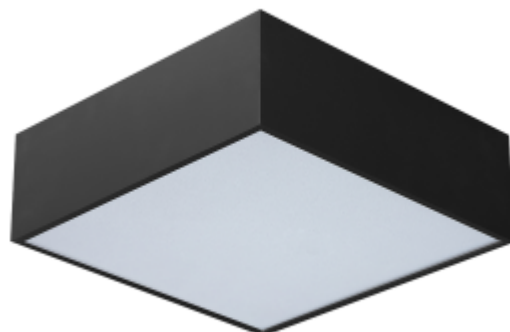

<https://uni-luce.com>
+39 339 505 5880
info@uni-luce.com

Via Monselice, 26, 20832 Desio
MB, Italy

SOLO 12 SQ

Available colors:

○ 20147-W12-120

● 20147-B12-120

Beam angle:

110°

LED Color:

2700K 3000K 4000K 6000K

Lamp Power:

12W

CRI:

90

Lamp Lumen:

859lm

Material:

aluminium, PC

Location:

Interior

Fixation:

Ceiling

Installation:

Surface

Product dimension:

120x120x59mm

Input:

220-240V 50/60HZ

IP:

20

Class:

II

DIM Option:

DALI TRIAC 1-10V DTW