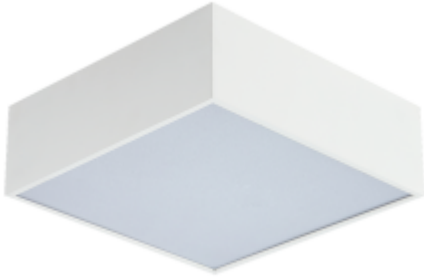

## SOLO 12 SQ

Available colors:

○ 20147-W12-120

● 20147-B12-120

Beam angle:

110°

LED Color:

2700K 3000K 4000K 6000K

Lamp Power:

12W

CRI:

90

Lamp Lumen:

859lm

Material:

aluminium, PC

Location:

Interior

Fixation:

Ceiling

Installation:

Surface

Product dimension:

120x120x59mm

The range comes in different diameters and application possibilities. SOLO features in-house developed printed circuit boards

specifically engineered to provide a uniform illumination of the polycarbonate. Small to large, recessed to suspended, for general