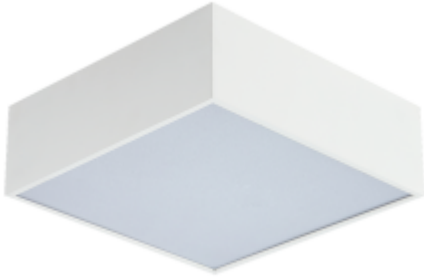

<https://uni-luce.com>
+39 339 505 5880
info@uni-luce.com

Via Monselice, 26, 20832 Desio
MB, Italy

SOLO 15 SQ

Available colors:

○ 20148-W15-175

● 20148-B15-175

Beam angle: 110°
LED Color: 2700K 3000K 4000K 6000K
Lamp Power: 20W
CRI: 90
Lamp Lumen: 1941lm
Material: aluminium, PC
Location: Interior
Fixation: Ceiling
Installation: Surface
Product dimension: 175x175x59mm
Input: 220-240V 50/60HZ
IP: 20
Class: II
DIM Option: DALI TRIAC 1-10V DTW

The range comes in different diameters and application possibilities. SOLO features in-house developed printed circuit boards

specifically engineered to provide a uniform illumination of the polycarbonate. Small to large, recessed to suspended, for general

lighting to office applications, the SOLO range features all you need. The collection is available in both round and square shapes for choice.