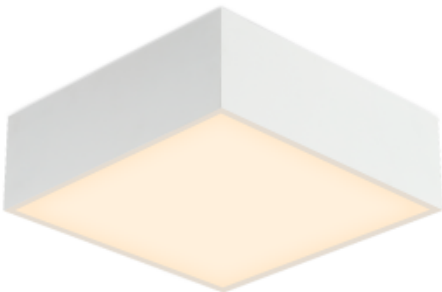

<https://uni-luce.com>
+39 339 505 5880
info@uni-luce.com

Via Monselice, 26, 20832 Desio
MB, Italy

SOLO 15 SQ

Available colors:

○ 20148-W15-175

● 20148-B15-175

Beam angle: 110°
LED Color: 2700K 3000K 4000K 6000K
Lamp Power: 20W
CRI: 90
Lamp Lumen: 1941lm
Material: aluminium, PC
Location: Interior
Fixation: Ceiling
Installation: Surface
Product dimension: 175x175x59mm
Input: 220-240V 50/60HZ
IP: 20
Class: II
DIM Option: DALI TRIAC 1-10V DTW

The range comes in different diameters and application possibilities. SOLO features in-house developed printed circuit boards

specifically engineered to provide a uniform illumination of the polycarbonate. Small to large, recessed to suspended, for general