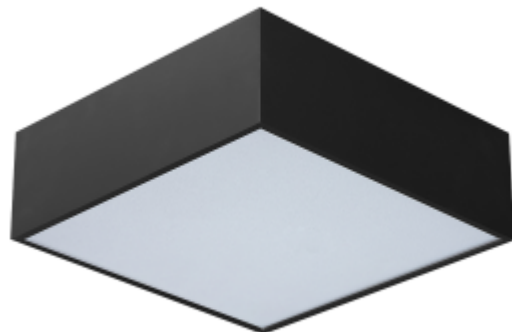

<https://uni-luce.com>
+39 339 505 5880
info@uni-luce.com

Via Monselice, 26, 20832 Desio
MB, Italy

SOLO 15 SQ

Available colors:

○ 20148-W15-175

● 20148-B15-175

Beam angle: 110°
LED Color: 2700K 3000K 4000K 6000K
Lamp Power: 20W
CRI: 90
Lamp Lumen: 1941lm
Material: aluminium, PC
Location: Interior
Fixation: Ceiling
Installation: Surface
Product dimension: 175x175x59mm
Input: 220-240V 50/60HZ
IP: 20
Class: II
DIM Option: DALI TRIAC 1-10V DTW

<https://uni-luce.com>

+39 339 505 5880

info@uni-luce.com

Via Monselice, 26, 20832 Desio

MB, Italy

SOLO is an extensive range of pure geometrically formed lighting fixtures that guarantee powerful illumination and atmosphere.

The range comes in different diameters and application possibilities. SOLO features in-house developed printed circuit boards

specifically engineered to provide a uniform illumination of the polycarbonate. Small to large, recessed to suspended, for general

lighting to office applications, the SOLO range features all you need. The collection is available in both round and square shapes for choice.