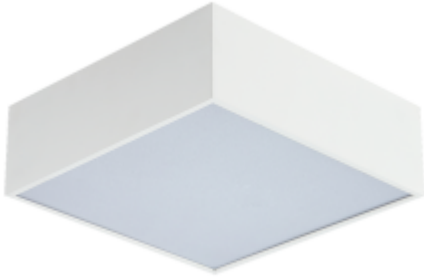

<https://uni-luce.com>
+39 339 505 5880
info@uni-luce.com

Via Monselice, 26, 20832 Desio
MB, Italy

SOLO 25 SQ

Available colors:

○ 20149-W25-250

● 20149-B25-250

Beam angle:

110°

LED Color:

2700K 3000K 4000K 6000K

Lamp Power:

25W

CRI:

90

Material:

aluminium, PC

Location:

Interior

Fixation:

Ceiling

Installation:

Surface

Product dimension:

250x250x59mm

The range comes in different diameters and application possibilities. SOLO features in-house developed printed circuit boards

specifically engineered to provide a uniform illumination of the polycarbonate. Small to large, recessed to suspended, for general