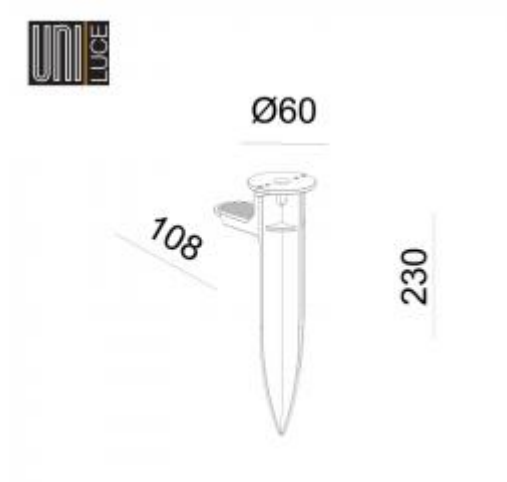

## SPIKE S,M

Available colors:

○ 1085-B

Beam angle:

0°

Material:

PVC

Location:

Exterior

Fixation:

Garden spot

Product dimension:

H230mm