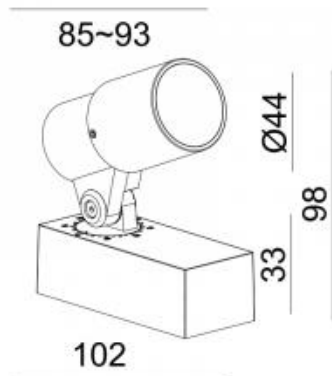

## SPOT PLUS ZOOM 5 BOX

Available colors:

- 1618-B5
- 1618-W5
- 1618-GR5
- 1618-DGR5

Beam angle:	18~50°
LED Color:	3000K 4000K 6000K 5000K
Lamp Power:	5W
CRI:	90
Lamp Lumen:	500lm
Material:	aluminium, glass, PC
Location:	Exterior
Fixation:	Garden spot
Product dimension:	D44 x 102 x H98mm
Input:	220-240V 50/60HZ
IP:	65
Class:	III
IK:	08