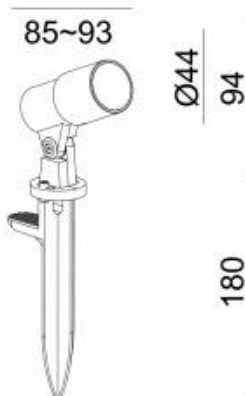

## SPOT PLUS ZOOM 5 SPIKE

Available colors:

- 1619-B5
- 1619-W5
- 1619-GR5
- 1619-DGR5

Beam angle:	18~50°
LED Color:	3000K 4000K 6000K 5000K
Lamp Power:	5W
CRI:	90
Lamp Lumen:	500lm
Material:	aluminium, glass, PC
Location:	Exterior
Fixation:	Garden spot
Product dimension:	D44 x 85 x H274mm
Input:	220-240V 50/60HZ
IP:	65
Class:	III
IK:	08

<https://uni-luce.com>

+39 339 505 5880

[info@uni-luce.com](mailto:info@uni-luce.com)

Via Monselice, 26, 20832 Desio

MB, Italy

Flexible, subtle, elegant and powerful: these are the keywords that describe the Kix perfectly. Despite its low-profile appearance, Kix excels in light output and quality, ideal for walkway lighting or other landscape applications. Kix is easy and flexible to use thanks to the adjustable head, designed to provide optimal cooling and eliminate glare. Kix is available for installation on wall or floor, to strap around a tree or to mount in soft green areas with a pin. In addition to the more robust version of Kix, there is also a S(mall) and M(edium) version available. Kix S combines a power LED with a lens, resulting in a nice 10° light beam. All models have an IP65 rating and are available in alu grey or dark grey.