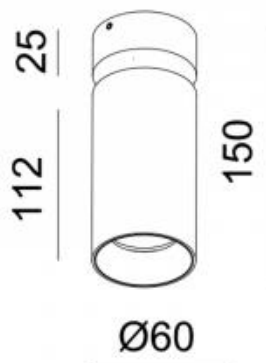

<https://uni-luce.com>
+39 339 505 5880
info@uni-luce.com

Via Monselice, 26, 20832 Desio
MB, Italy

SPY S

Available colors:

- 431-WW9
- 431-BB9
- 431-WB9
- 431-WG9
- 431-BG9

Beam angle: 15° 50° 36°
LED Color: 2700K 3000K 4000K
LED power: 7,5W
Lamp Power: 8,9W 500mA
CRI: 90
Lamp Lumen: 1335lm
Location: Interior
Fixation: Ceiling
Installation: Surface
Product dimension: 60x150mm
Input: 100-240V 50\60Hz
IP: 20
Class: I
DIM Option: ON/OFF TRIAC DTW