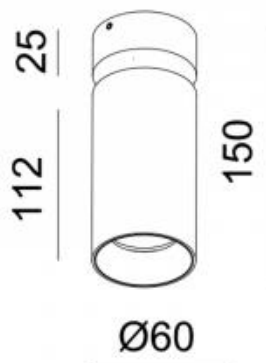

<https://uni-luce.com>
+39 339 505 5880
info@uni-luce.com

Via Monselice, 26, 20832 Desio
MB, Italy

SPY S+

Available colors:

- 431-WW12
- 431-BB12
- 431-WB12
- 431-WG12
- 431-BG12

Beam angle: 15° 50° 36°
LED Color: 2700K 3000K 4000K
LED power: 10,5W
Lamp Power: 12,2W 350mA
CRI: 90
Lamp Lumen: 1656lm
Location: Interior
Fixation: Ceiling
Installation: Surface
Product dimension: 60x150mm
Input: 100-240V 50\60Hz
IP: 20
Class: I
DIM Option: ON/OFF TRIAC DTW