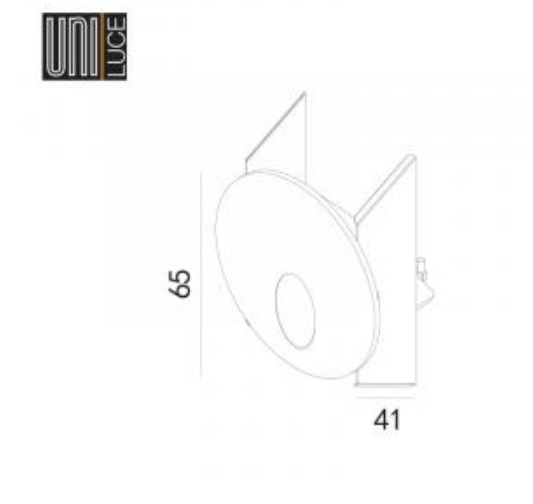

○ 501-W4RO

● 501-B4RO

Available colors:

Beam angle:

0°

LED Color:

2700K 3000K 4000K

LED power:

2,7W

Lamp Power:

4W

CRI:

80

Lamp Lumen:

346lm

Location:

Interior

Fixation:

Wall

Installation:

Recessed

Product dimension:

41x65mm

Input:

220-240V 50\60Hz

IP:

40

Class:

I