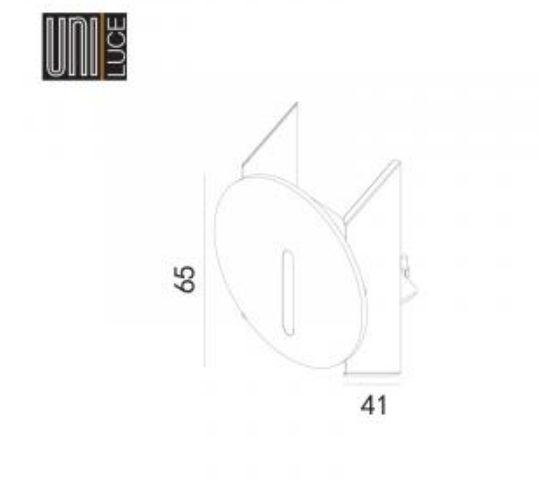

○ 500-W4RO

● 500-B4RO

Available colors:

Beam angle:

0°

LED Color:

2700K 3000K 4000K

LED power:

2,7W

Lamp Power:

4W

CRI:

80

Lamp Lumen:

346lm

Location:

Interior

Fixation:

Wall

Installation:

Recessed

Product dimension:

41x65mm

Input:

220-240V 50\60Hz

IP:

40

Class:

I