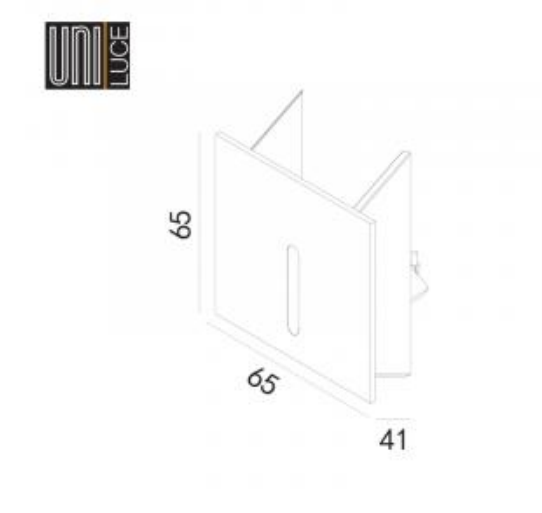

○ 500-W4SQ

● 500-B4SQ

Available colors:

Beam angle:

0°

LED Color:

2700K 3000K 4000K

LED power:

2,7W

Lamp Power:

4W

CRI:

80

Lamp Lumen:

346lm

Location:

Interior

Fixation:

Wall

Installation:

Recessed

Product dimension:

41x65x65mm

Input:

220-240V 50\60Hz

IP:

40

Class:

I