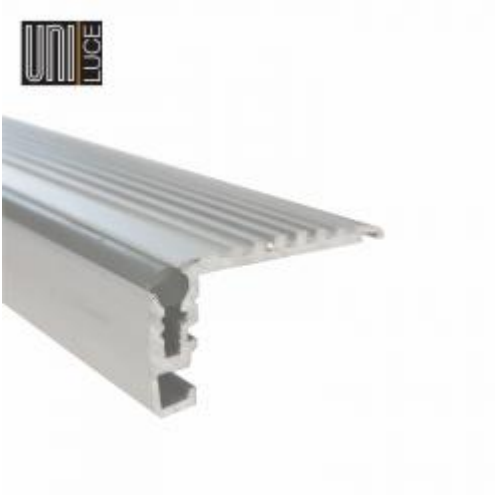

<https://uni-luce.com>

+39 339 505 5880

info@uni-luce.com

Via Monselice, 26, 20832 Desio

MB, Italy

STEP PROFILE UNI-ST-43x22,5

Available colors:

○ UNI-ST-43x22,5-W

● UNI-ST-43x22,5-B

○ UNI-ST-43x22,5-S

Beam angle:

0°

Material:

aluminium

Location:

Interior

Fixation:

Step

Installation:

Recessed

Product dimension:

43 x 22,5mm

Surface processing:

Anodizing