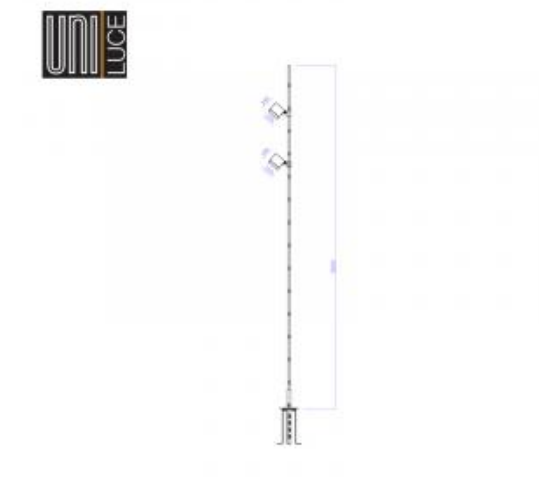

<https://uni-luce.com>
+39 339 505 5880
info@uni-luce.com

Via Monselice, 26, 20832 Desio
MB, Italy

STING 24

- 1681- 24
- 1681-W24
- 1681-GR24
- 1681-DGR24

Available colors:

Beam angle: 10° 19° 28° 63°
LED Color: 3000K 4000K 6000K 5000K
LED power: 2 x 10W
Lamp Power: 2 x 13,5W
CRI: 90
Lamp Lumen: 2 x 1344lm
Material: die-casting powder coating aluminum
Location: Exterior
Fixation: Bollards
Product dimension: D105 x 3000mm
Input: 220-240V 50/60HZ
IP: 65
Class: III
Light Source: LED

<https://uni-luce.com>

+39 339 505 5880

info@uni-luce.com

Via Monselice, 26, 20832 Desio

MB, Italy

As a projector for exterior use, STING has many appearances. It comes as a slim bollard with 1 or 2 light units. Like this, STING can be used throughout a complete outdoor project, to light up trees, emphasize architecture or highlight pathways.

Although compact in size, the clever design of STING offers a solution without any visible cabling outside of the luminaire. The hinge of the projector not only serves to tilt it into the wanted direction, it also hides away a passage for the cabling.

Uniform in design, STING comes in wide range of beam angles: from narrow 10° up to wide one with 63.°