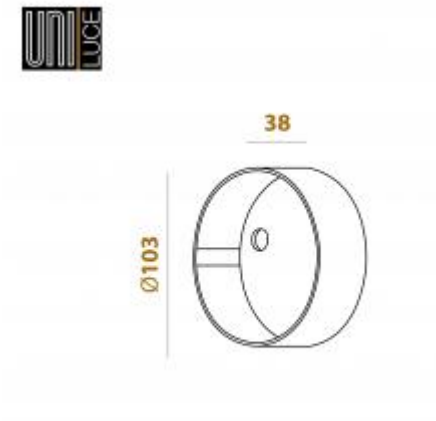

## SURFACE MOUNTING BOX

Available colors:

○ 1158-W

● 1158-B

Beam angle:

0°

CRI:

80

Location:

Exterior

Fixation:

Ceiling

Installation:

Surface

Product dimension:

D103 x W38mm