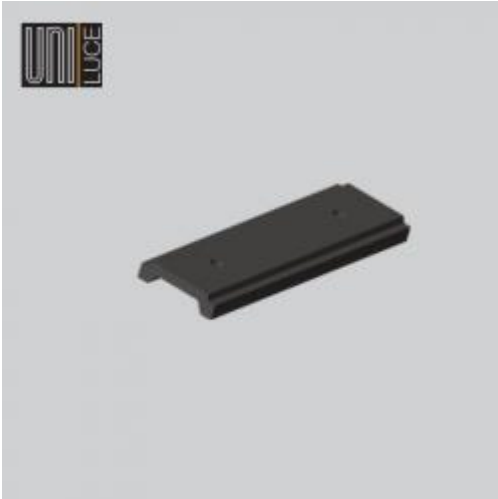

<https://uni-luce.com>

+39 339 505 5880

info@uni-luce.com

Via Monselice, 26, 20832 Desio

MB, Italy

SURFACE TRACK FIX

Available colors:

1128-W

1128-B

Beam angle:

0°

Location:

Interior

Product dimension:

32x70x29mm