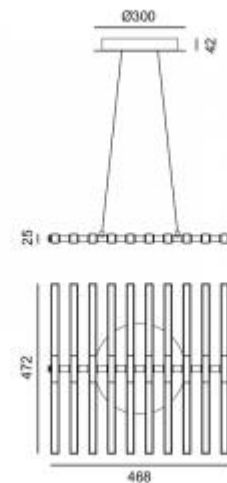

<https://uni-luce.com>

+39 339 505 5880

info@uni-luce.com

Via Monselice, 26, 20832 Desio

MB, Italy

SWIFT 500

Available colors:

○ 624-W30

● 624-B30

Beam angle:

0°

LED Color:

2700K 3000K 4000K

LED power:

25W

Lamp Power:

30W

CRI:

90

Lamp Lumen:

1383lm

Material:

aluminum

Location:

Interior

Fixation:

Ceiling

Installation:

Suspended

Product dimension:

468x472x25mm

Input:

220-240V 50\60Hz

IP:

20

Class:

I

DIM Option:

ON/OFF DALI TRIAC DTW