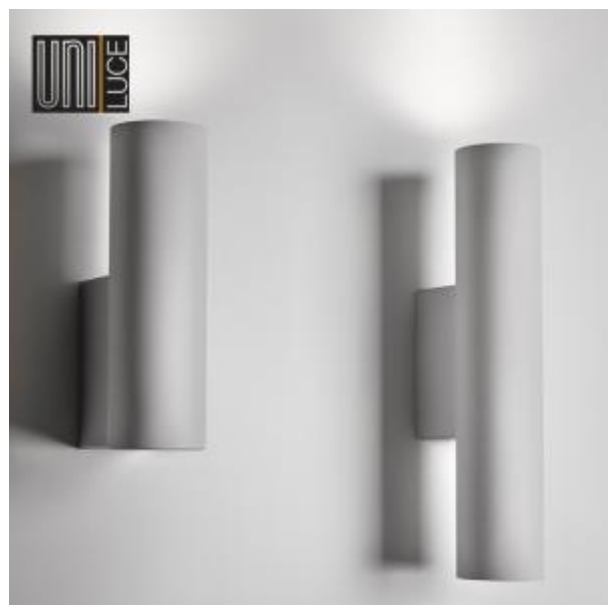

Location:

Interior

Fixation:

Wall

Installation:

Surface

Product dimension:

60x35x202mm

<https://uni-luce.com>

+39 339 505 5880

[info@uni-luce.com](mailto:info@uni-luce.com)

Via Monselice, 26, 20832 Desio

MB, Italy

This multi award-winning luminaire ensures a playful light and gives you a lot of freedom. So you can put together an attractive or artistic cluster of light by combining multiple devices. You can also choose the color of the light: warm white or cool white. The fixture is available as up and down version and up light.