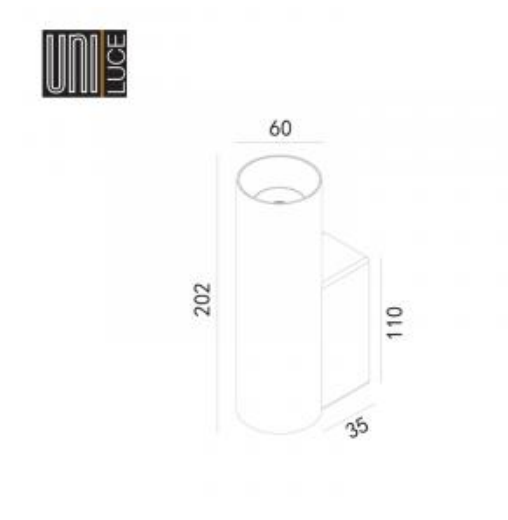

<https://uni-luce.com>
+39 339 505 5880
info@uni-luce.com

Via Monselice, 26, 20832 Desio
MB, Italy

TEMA

Available colors:

○ 447-W8

● 447-B8

Beam angle:

15° 47°

LED Color:

3000K

LED power:

6,8W

Lamp Power:

8W

CRI:

80

Lamp Lumen:

657lm

Location:

Interior

Fixation:

Wall

Installation:

Surface

Product dimension:

60x35x202mm

Input:

100-240V 50\60Hz

IP:

20

Class:

I

DIM Option:

ON/OFF TRIAC