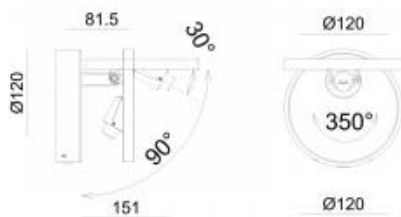

<https://uni-luce.com>
+39 339 505 5880
info@uni-luce.com

Via Monselice, 26, 20832 Desio
MB, Italy

TEN

Available colors:

- 354-WW8
- 354-BB8
- 354-WB8
- ◐ 354-BG8
- 354-CH8

Beam angle: L°
LED Color: 2700K 3000K 4000K
LED power: 6,5W
Lamp Power: 7,8W 900lm
CRI: 90
Location: Interior
Fixation: Wall
Installation: Surface
Product dimension: 120x81,5mm
Input: 100-240V 50\60Hz
IP: 40
Class: I
DIM Option: ON/OFF TRIAC

<https://uni-luce.com>

+39 339 505 5880

info@uni-luce.com

Via Monselice, 26, 20832 Desio

MB, Italy

TEN is the best example of ultraminimalism and functionality. TEN can be adjusted by 90 degrees and rotated 350 degrees. The lamp can be used both as decorative lighting for living room or hall, and bedside reading lamp.