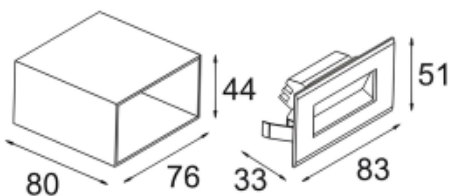

## TILT 2 S

Available colors:

- 20069-W2
- 20069-B2
- 20069-S2

Beam angle: 120°  
LED Color: 2700K 3000K 4000K 6000K  
Lamp Power: 4x0.5W  
CRI: 90  
Material: aluminium  
Location: Interior Exterior lamps  
Installation: Recessed Wall  
Product dimension: 83x51x33mm  
Input: 220-240V 50/60HZ  
IP: 65  
Class: III  
DIM Option: TD  
IK: 08