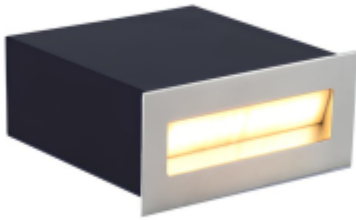

## TILT 3 M

Available colors:

○ 20069-W3

● 20069-B3

○ 20069-S3

Beam angle: 120°  
LED Color: 2700K 3000K 4000K 6000K  
Lamp Power: 6x0.5W  
CRI: 90  
Material: aluminium  
Location: Interior Exterior lamps  
Installation: Recessed Wall  
Product dimension: 133x51mm  
Input: 220-240V 50/60HZ  
IP: 65  
Class: III  
DIM Option: TD  
IK: 08

<https://uni-luce.com>

+39 339 505 5880

[info@uni-luce.com](mailto:info@uni-luce.com)

Via Monselice, 26, 20832 Desio

MB, Italy

TILT is a family of wall recessed step light solutions , offering a toolset of lighting effects for small to large projects. This comprehensive collection of water- and shock-resistant lighting fixtures is suitable for every setting, both indoor and outdoor.