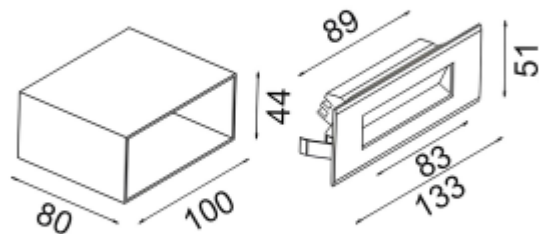

## TILT 3 M

Available colors:

○ 20069-W3

● 20069-B3

○ 20069-S3

Beam angle: 120°  
LED Color: 2700K 3000K 4000K 6000K  
Lamp Power: 6x0.5W  
CRI: 90  
Material: aluminium  
Location: Interior Exterior lamps  
Installation: Recessed Wall  
Product dimension: 133x51mm  
Input: 220-240V 50/60HZ  
IP: 65  
Class: III  
DIM Option: TD  
IK: 08