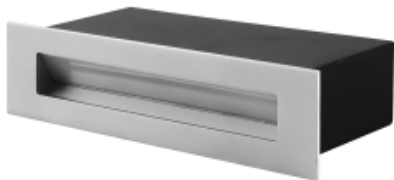

● 20069-B6

○ 20069-S6

Beam angle: 120°

LED Color: 2700K 3000K 4000K 6000K

Lamp Power: 12x0.5W

CRI: 90

Material: aluminium

Location: Interior Exterior lamps

Installation: Recessed Wall

Product dimension: 200x51mm

Input: 220-240V 50/60HZ

IP: 65

Class: III

DIM Option: TD

IK: 08

<https://uni-luce.com>

+39 339 505 5880

info@uni-luce.com

Via Monselice, 26, 20832 Desio

MB, Italy

TILT is a family of wall recessed step light solutions , offering a toolset of lighting effects for small to large projects. This comprehensive collection of water- and shock-resistant lighting fixtures is suitable for every setting, both indoor and outdoor.