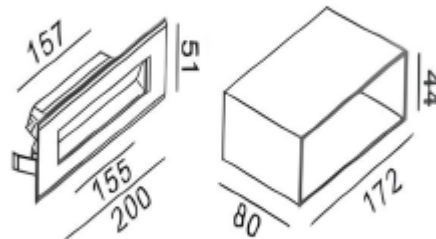

● 20069-B6

○ 20069-S6

Beam angle: 120°

LED Color: 2700K 3000K 4000K 6000K

Lamp Power: 12x0.5W

CRI: 90

Material: aluminium

Location: Interior Exterior lamps

Installation: Recessed Wall

Product dimension: 200x51mm

Input: 220-240V 50/60HZ

IP: 65

Class: III

DIM Option: TD

IK: 08

<https://uni-luce.com>