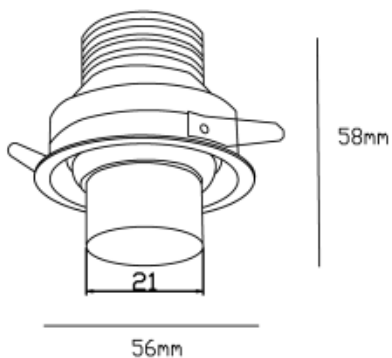

## UFO 3 S ZOOM ADJUST

Available colors:

- 20042-WW3AD
- 20042-BW3AD
- 20042-WB3AD
- 20042-WG3AD
- 20042-BG3AD

Beam angle:	20-50°
LED Color:	2700K 3000K 4000K 6000K
Lamp Power:	3W
CRI:	90
Lamp Lumen:	201lm
Material:	aluminium
Location:	Interior
Fixation:	Ceiling
Installation:	Recessed
Product dimension:	diam56x58mm
Cut hole size:	diam50mm
Input:	220-240V 50/60HZ
IP:	20
Class:	III
DIM Option:	DALI TRIAC 1-10V DTW