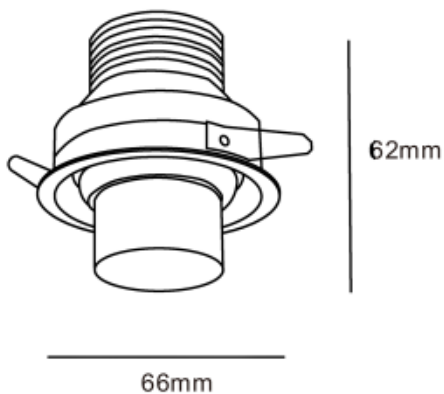

Available colors:

☐ 20042-WW5AD

☒ 20042-BW5AD

☐ 20042-WB5AD

☐ 20042-WG5AD

☒ 20042-BG5AD

Beam angle: 20-50°

LED Color: 2700K 3000K 4000K 6000K

Lamp Power: 5W

CRI: 90

Lamp Lumen: 325lm

Material: aluminium

Location: Interior

Fixation: Ceiling

Installation: Recessed

Product dimension: diam66x62mm

Cut hole size: diam60mm

Input: 220-240V 50/60HZ

IP: 20

Class: III

DIM Option: DALI TRIAC 1-10V DTW